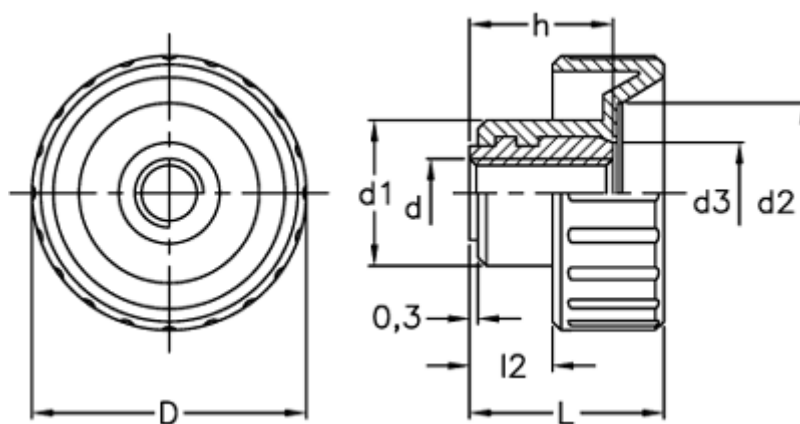

Data Sheet

Article number: 2302006803
Description: E+G Fluted grip knob
BT.40 FP-M10

Measures

d	= 40
d1	= 19
d2	= 25
d3	= 14
d 6H	= M10
h	= 20
L	= 27.0
l2	= 13.0